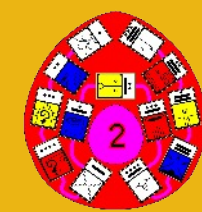

Castle Yellow - Enchanted Wave 14

Stuart Millgate - 25.02.1970

Mayan Kin 178: White Solar Mirror

I pulse in order to reflect
 Realizing order
 I seal the matrix of endlessness
 With the solar tone of intention
 I am guided by the power of timelessness

Solar Mirror
Courtney Cox
Stuart Millgate

Planetary Storm
Prince Charles

Spectral Sun
Will Smith

Crystal Dragon

Cosmic Wind
Chris Eubank

	Resonant Warrior
	Daniel day Lewis

Time Tunnel
The Atari Alliance

The central graphic is a circular emblem with a multi-colored rainbow border. Inside the border, the words "Time Tunnel" are written in a large, bold, black font at the top, and "The Atari Alliance" is written at the bottom. A central square is divided into green and red sections. Surrounding this central square are several smaller icons: a Hindu deity (Goddess Kali) in the top-left, a Star Wars character (Darth Vader) in the top-right, a sphinx in the bottom-left, and Chewbacca in the bottom-right. The entire emblem is set against a black background.