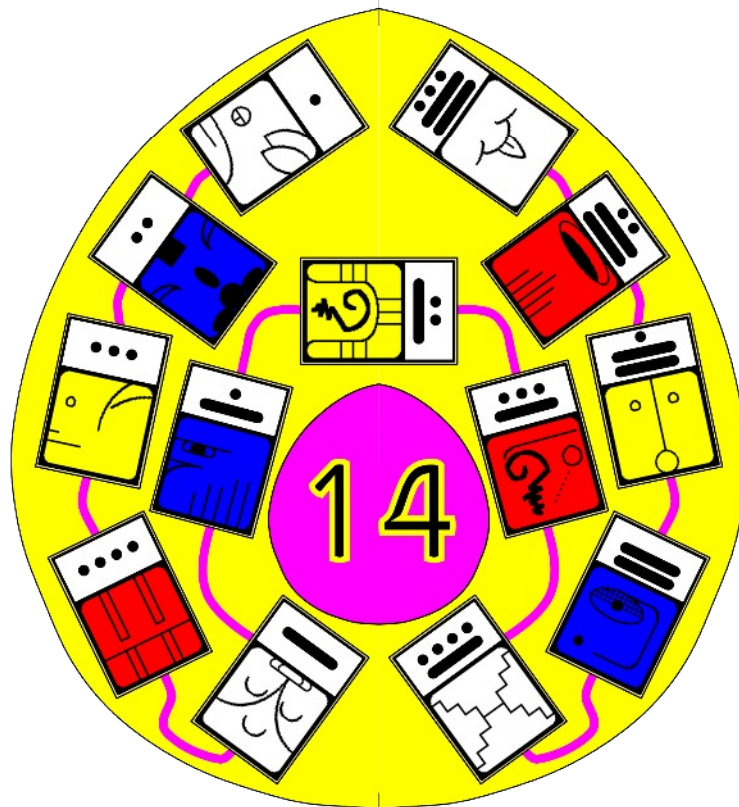

Castle Yellow - Enchanted Wave 14

Stuart Millgate - 25.02.1970

Mayan Kin 178: White Solar Mirror

I pulse in order to reflect
 Realizing order
 I seal the matrix of endlessness
 With the solar tone of intention
 I am guided by the power of timelessness

	Magnetic Dog
	Meryl Streep

	Luna Monkey
	George V

	Electric Human

	Self Ex. Skywalker
	Bill Clinton
	Barack Obama

	Harmonic Wizard
	Joseph Stalin
	Wayne Rooney

	Rythmic Eagle
	Alan Wells

Galactic Earth
Leonardi da Vinci
Keith Moon
The Edge

Solar Mirror
Courtney Cox
Stuart Millgate

Planetary Storm
Prince Charles

Spectral Sun
Will Smith

Crystal Dragon

Cosmic Wind
Chris Eubank

	Resonant Warrior
	Daniel day Lewis

Time Tunnel
The Atari Alliance

The central graphic is a circular emblem with a multi-colored rainbow border. Inside the border, the words "Time Tunnel" are written in a large, bold, black font at the top, and "The Atari Alliance" is written at the bottom. A central square is divided into green and red sections. Surrounding this central square are several smaller icons: a Hindu deity (Goddess Kali) in the top-left, a Star Wars character (Darth Vader) in the top-right, a sphinx in the bottom-left, and Chewbacca in the bottom-right. The entire emblem is set against a black background.